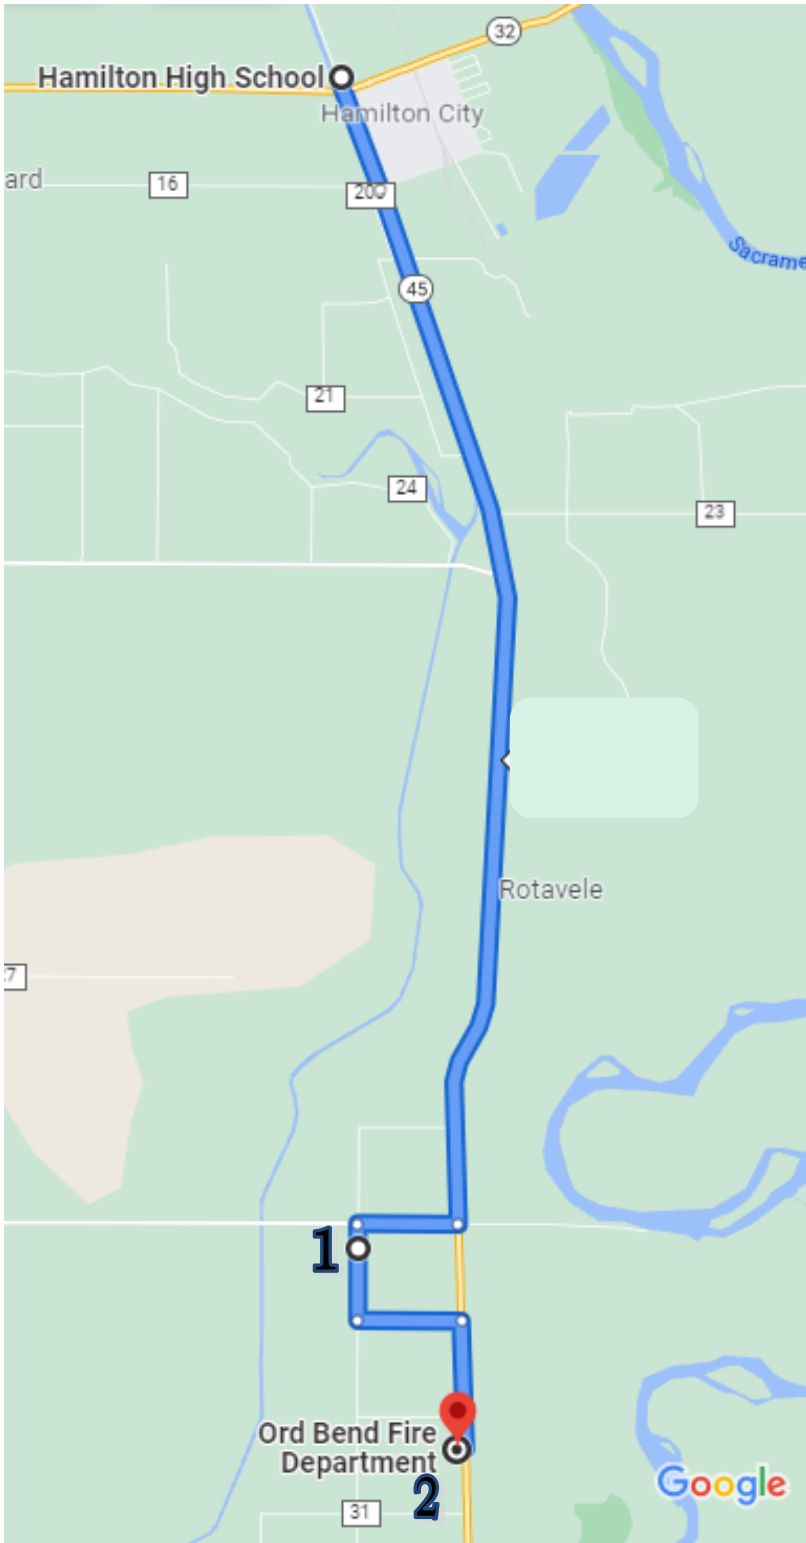

Ord Bend Bus/Van Route 2022-23

Pick up:

- Depart High School at 7:25am
- South on Hwy 45
- **1st stop:** turn right onto Road 28, road makes a left turn. Stop at the first house on the right: **3175 Co. Rd. XX**
- ***2nd stop: Ord Bend Fire Station:** left turn on Road 29, then right onto Hwy 45. Fire Station will be on the right. Wait until 7:45am unless all students are there.
- *Drop off at the Elementary then at the High School

Drop off:

- *Pick up students at the Elementary @3:20pm.
- *Pick up students at the High School @3:30pm.
- *Drop off location 1 then 2.
- **Return to HHS for Capay Bus Route when needed.